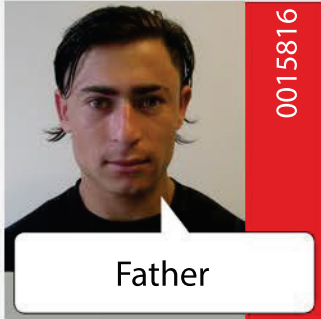

# I am looking for my ...

If you have any information, please contact us! Your information will be kept confidential!

All photos:  
[www.tracetheface.org](http://www.tracetheface.org)

Croce Rossa Italiana

The Italian Red Cross is part of the International Red Cross and Red Crescent Movement

+39 (0) 655 100 552

[tracing@cri.it](mailto:tracing@cri.it)